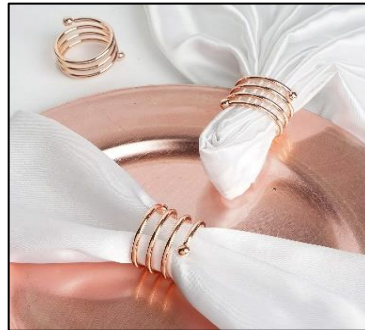

NAPKIN RINGS - ALUMINUM

GOLD

ROSE GOLD

SILVER

ALUMINUM
\$1.75 EACH

CHOCOLATE

COPPER

CORAL ORANGE

ALLURING
\$1.75 EACH

GREEN

IVORY

MIDNIGHT BLUE

SPIRAL
\$1.75 EACH

NAPKIN RINGS

CURVED - \$2.20 each

SILVER

GLASS CRYSTAL GEM - \$3.20 each

GOLD

SILVER

WOODEN - \$1.20 each

RUSTIC GRACE

NOTE: Prices are subject to change at any time. Our coordinator will inform you immediately if this happens.

NAPKIN RINGS - ACRYLIC

WHITE

NOTE: Prices are subject to change at any time. Our coordinator will inform you immediately if this happens.

NAPKIN RINGS - DIAMOND RHINESTONE w/Velcro

\$1.05 each

BLACK

CHAMPAGNE

FUSHIA

GOLD