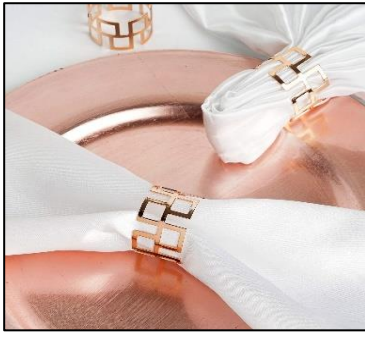

NAPKIN RINGS - ALUMINUM

GOLD

ROSE GOLD

SILVER

ALUMINUM
\$1.75 EACH

CHOCOLATE

COPPER

CORAL ORANGE

ALLURING
\$1.75 EACH

GREEN

IVORY

MIDNIGHT BLUE

SPIRAL
\$1.75 EACH

NAPKIN RINGS

CURVED - \$2.20 each

SILVER